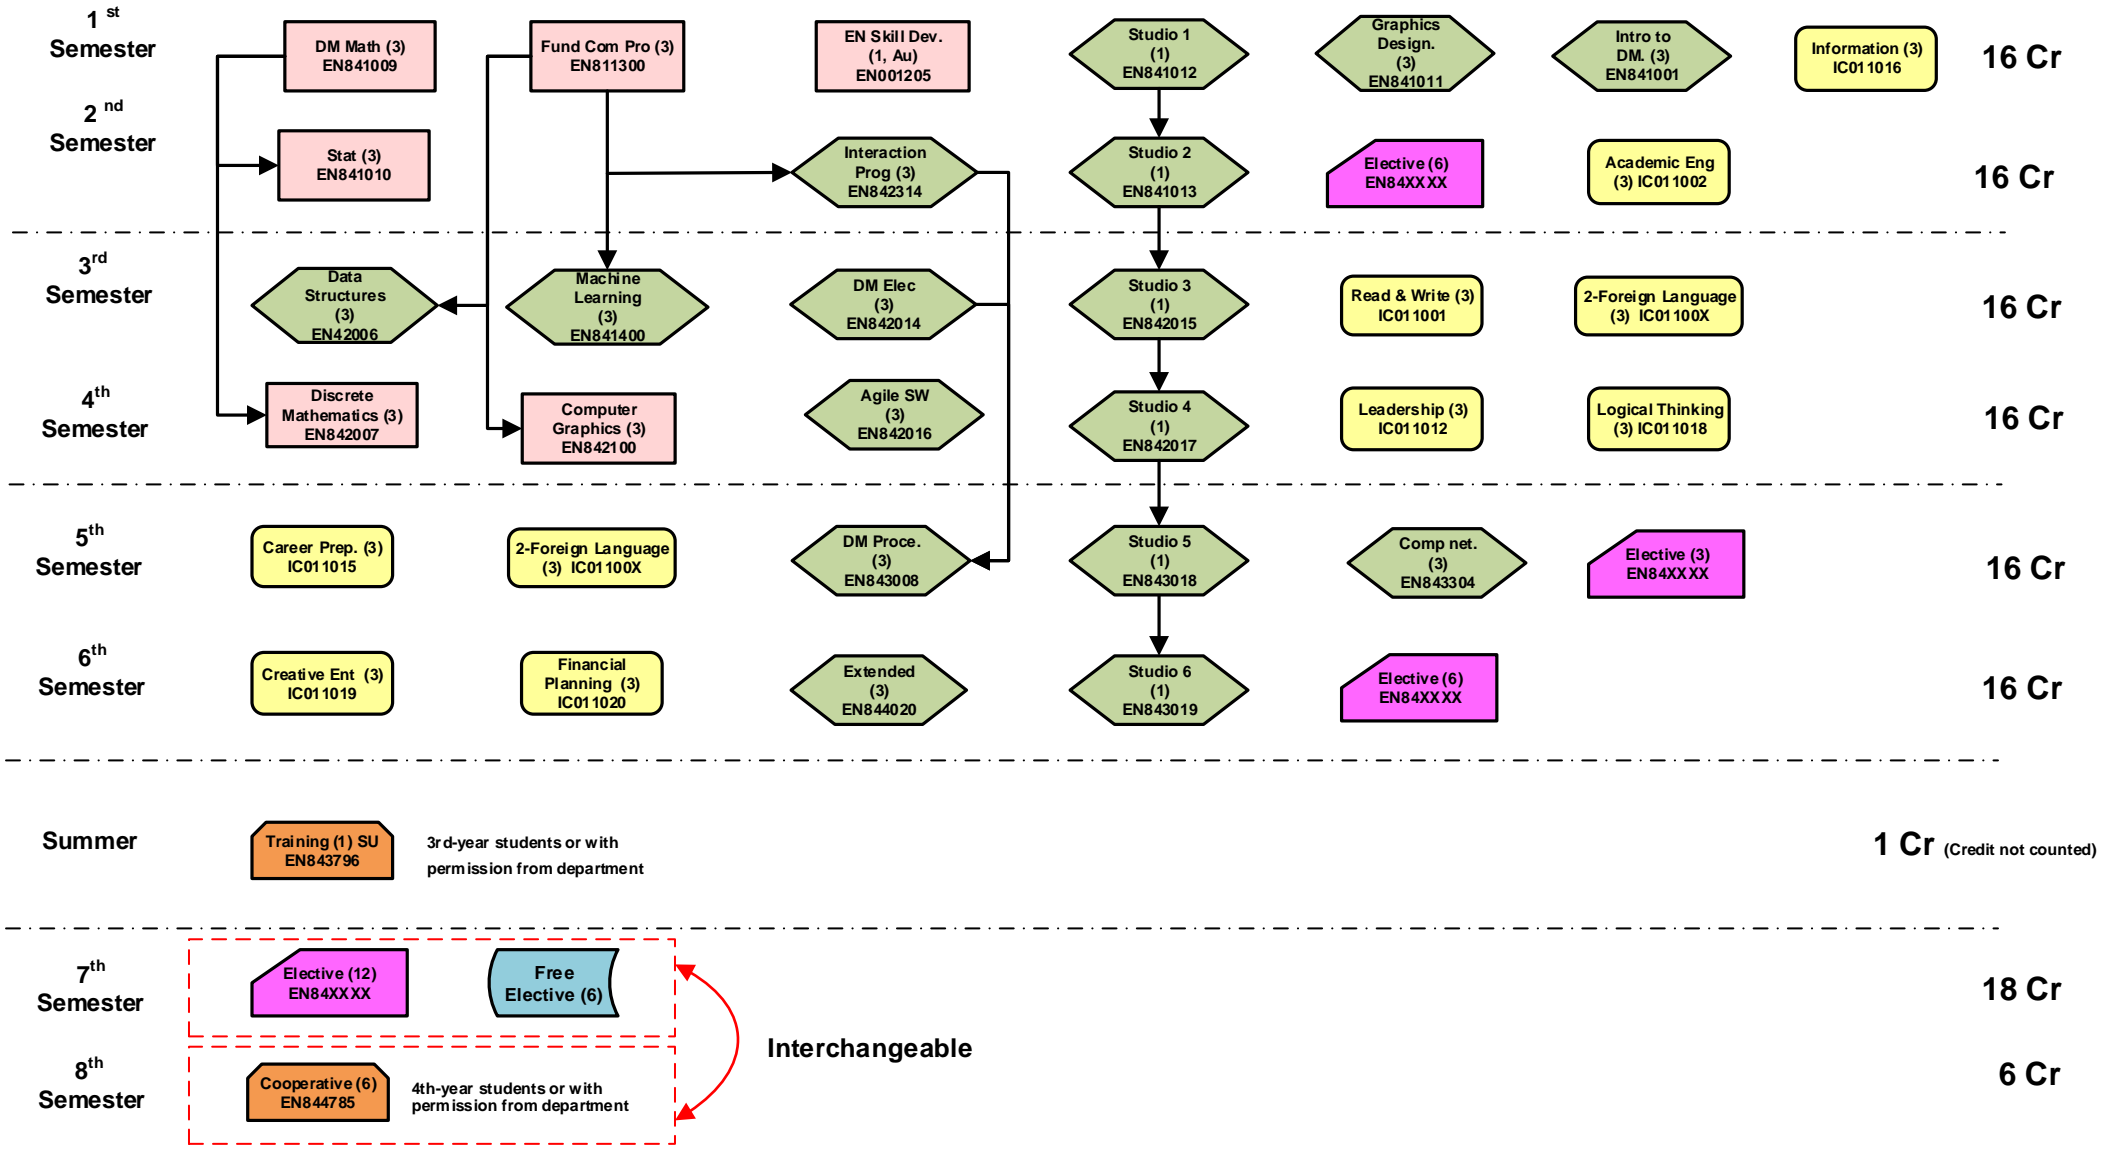

# International Program Course Map – Cooperative Education 2024-2026 (DME)

<b>30 Cr</b> Gen. Ed. Courses	<b>27 Cr</b> Elective Courses	<b>6 Cr</b> Practical Training and Cooperative Education	<b>TOTAL 120 Credits</b>
<b>15 Cr</b> Fundamental Courses	<b>36 Cr</b> Compulsory Courses(GPA>=2.00)	<b>≥ 6 Cr</b> Free Elective Courses	

→ Prerequisite Courses